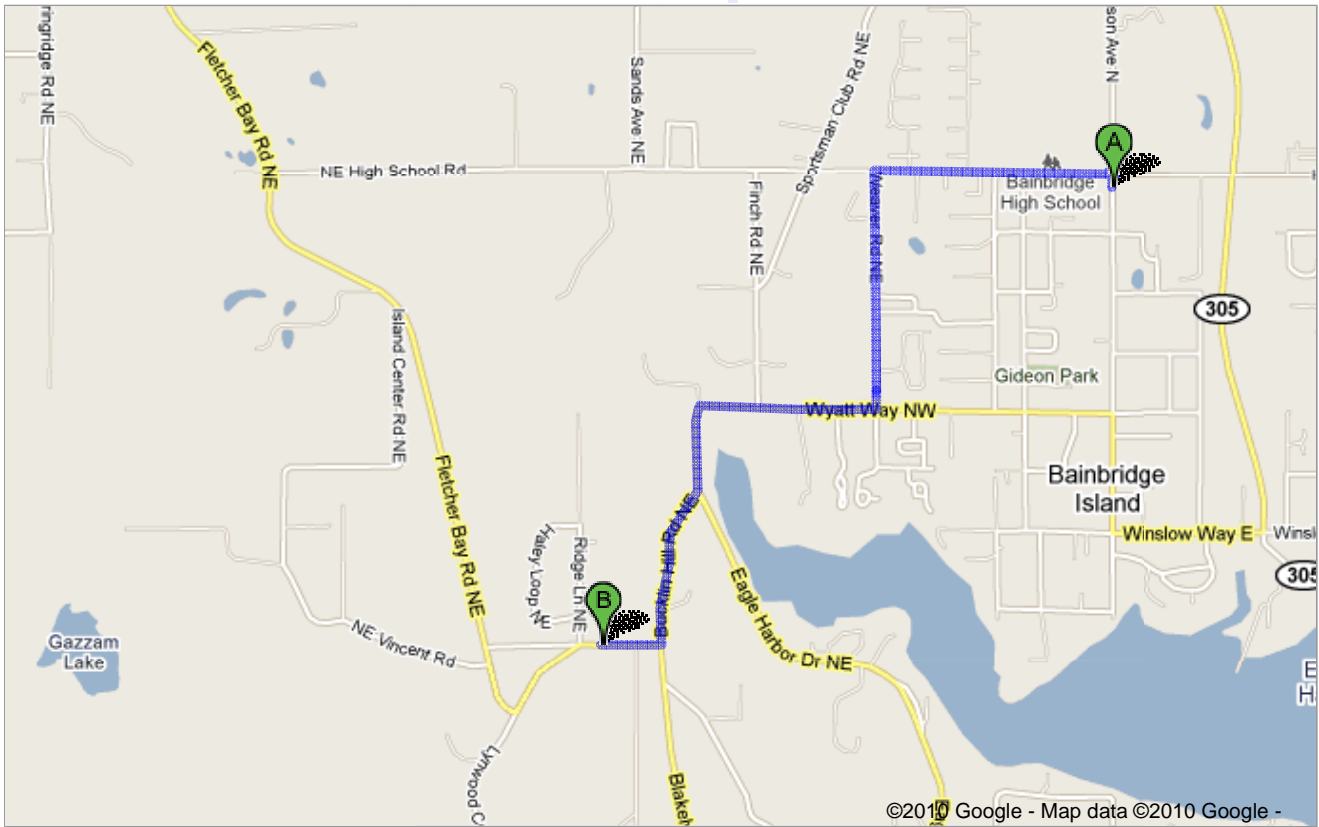

To see all the details that are visible on the screen, use the "Print" link next to the map.

[Get Directions](#) [My Maps](#)

[Print](#) [Send](#) [Link](#)

**Driving directions to American Legion**

(206) 842-8837

County of Kitsap: Bainbridge Island Library  
 1270 Madison Ave N  
 Bainbridge Isle, WA 98110-2721  
 (206) 842-4162

- 
- |  |        |
|--|--------|
| 1. Head <b>north</b> on <b>Madison Ave N</b>                                     | 115 ft |
| 2. At the traffic circle, take the <b>3rd</b> exit onto <b>NE High School Rd</b> | 0.5 mi |
| 3. Turn <b>left</b> at <b>Weaver Rd NE</b>                                       | 0.5 mi |
| 4. Take the 2nd <b>right</b> onto <b>Wyatt Way NW</b>                            | 0.4 mi |
| 5. Turn <b>left</b> at <b>Eagle Harbor Dr NE</b>                                 | 0.2 mi |
| 6. Slight <b>right</b> at <b>Bucklin Hill Rd NE</b>                              | 0.3 mi |
| 7. Take the 1st <b>right</b> onto <b>NE Bucklin Hill Rd</b>                      | 0.1 mi |
- Destination will be on the right

American Legion   
 7880 Bucklin Hill Rd NE  
 Bainbridge Isle, WA 98110  
 (206) 842-8837

These directions are for planning purposes only. You may find that construction projects, traffic, weather, or other events may cause conditions to differ from the map results, and you should plan your route accordingly. You must obey all signs or notices regarding your route.

Map data ©2010 Google

[Report a problem](#)

kitsap library bainbridge